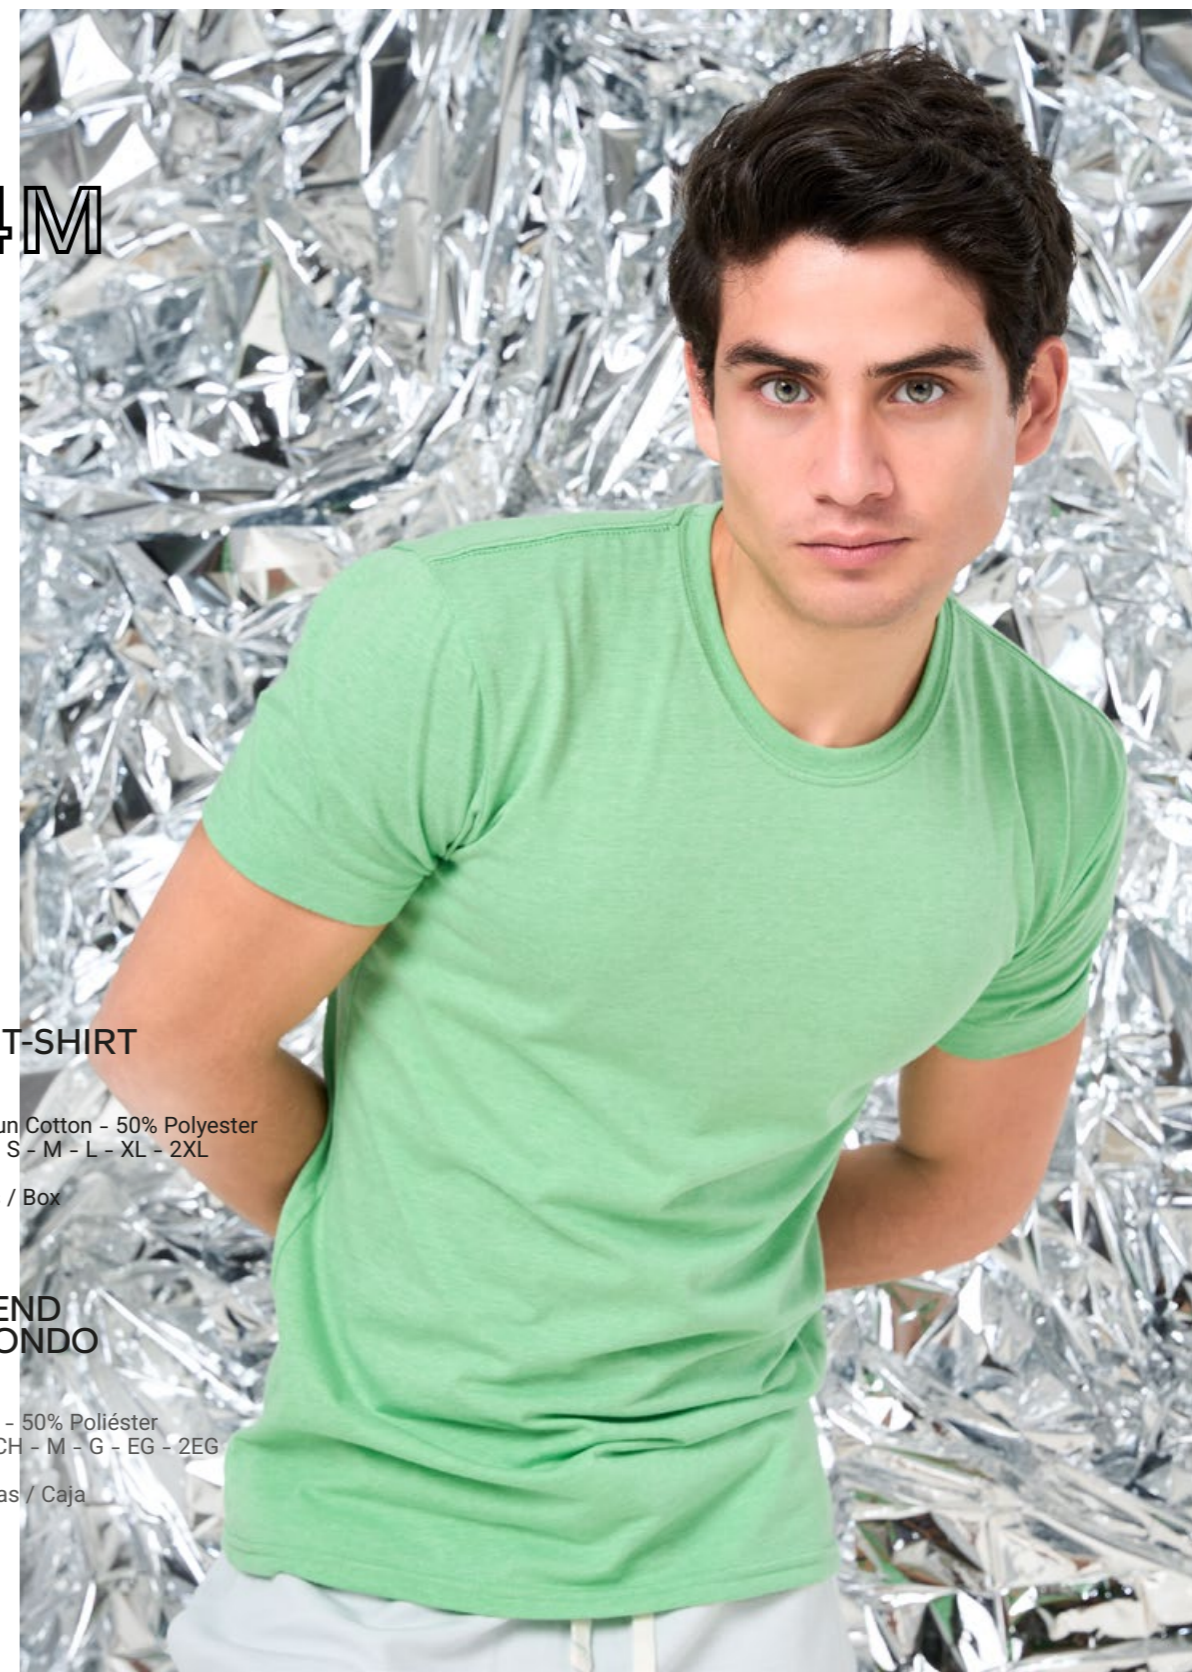

Heather Pink Beach
Rosa Playa Jaspe

NEW COLOR
NUEVO COLOR

Heather Royal Blue
Azul Rey Jaspe

BLEND

3704M

**BLEND
CREW NECK T-SHIRT
MAN**

50% Combed Ring Spun Cotton - 50% Polyester
4.7 oz/yd² | Jersey | S - M - L - XL - 2XL